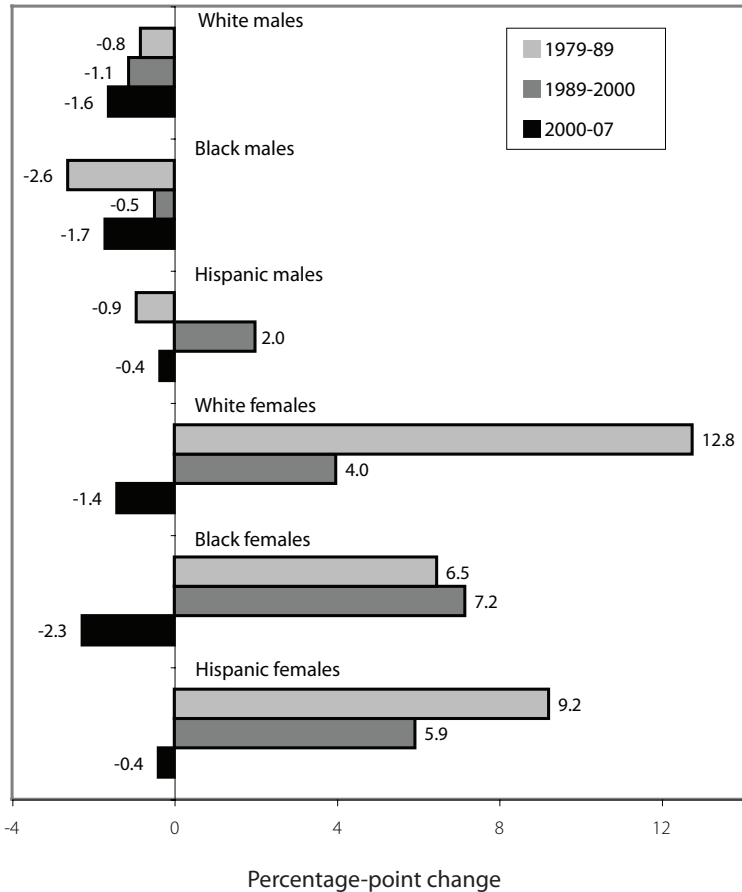

Peak-to-peak change in employment rates by race and ethnicity, 1979-2007

Source: BLS (2008c) data.

Figure 4Q from: Mishel, Lawrence, Jared Bernstein, and Heidi Shierholz, *The State of Working America* 2008/2009. An Economic Policy Institute Book. Ithaca, N.Y.: ILR Press, an imprint of Cornell University Press, 2009.