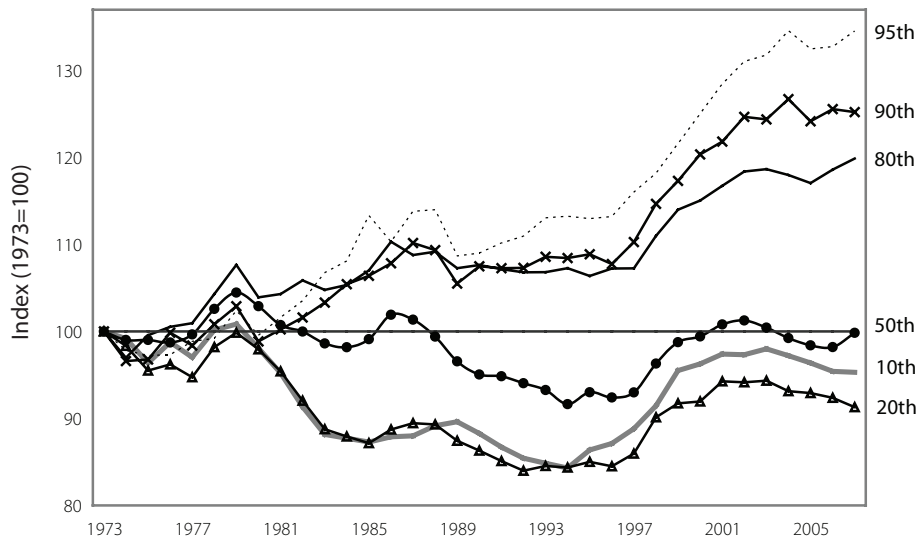

Change in real hourly wages for men by wage percentile, 1973-2007

Source: Authors' analysis of CPS ORG data.

Figure 3C from: Mishel, Lawrence, Jared Bernstein, and Heidi Shierholz, *The State of Working America* 2008/2009. An Economic Policy Institute Book. Ithaca, N.Y.: ILR Press, an imprint of Cornell University Press, 2009.